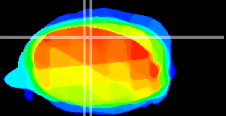

Coronal

Sagittal-R

Sagittal-L

ViBrism: CX10062
Horizontal

Cb vermis