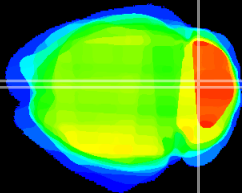

Coronal

Sagittal-R

Sagittal-L

ViBrism: CX10062
Horizontal

Cb vermis