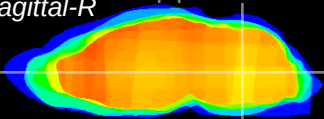

Coronal

Sagittal-R

Sagittal-L

ViBrism: CX10355
Horizontal

MVe