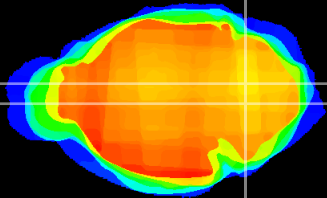

Coronal

Sagittal-R

Sagittal-L

ViBrism: CX10355
Horizontal

MVe