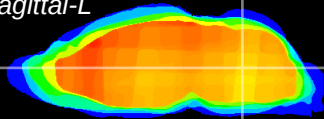

Coronal

Sagittal-R

Sagittal-L

ViBrism: CX10355
Horizontal

MVe