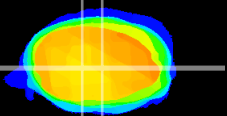

Coronal

Sagittal-R

Sagittal-L

ViBrism: CX10355
Horizontal

MVe