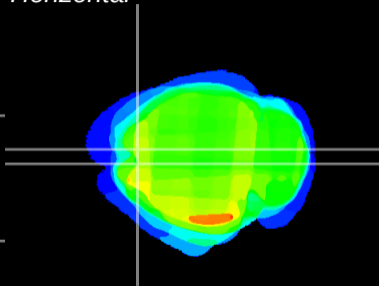

Coronal

Sagittal-R

Sagittal-L

ViBrism: CX10410
Horizontal

Cx motor