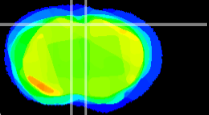

Coronal

Sagittal-R

Sagittal-L

ViBrism: CX10410
Horizontal

Cx motor