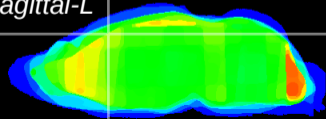

Coronal

Sagittal-R

Sagittal-L

ViBrism: CX10410
Horizontal

Cx motor