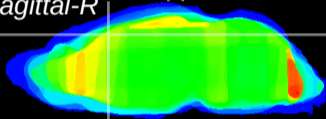

Coronal

Sagittal-R

Sagittal-L

ViBrism: CX10410
Horizontal

Cx motor