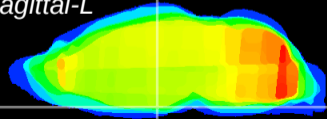

Coronal

Sagittal-R

Sagittal-L

ViBrism: CX10415
Horizontal

Arc