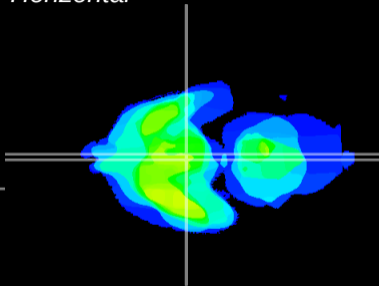

Coronal

Sagittal-R

Sagittal-L

ViBrism: CX10415
Horizontal

Arc