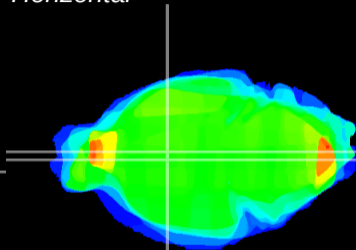

Coronal

Sagittal-R

Sagittal-L

ViBrism: CX10421
Horizontal

Pa