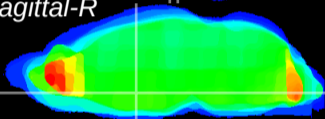

Coronal

Sagittal-R

Sagittal-L

ViBrism: CX10421
Horizontal

Pa