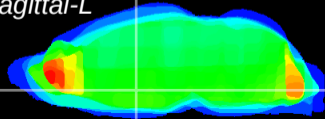

Coronal

Sagittal-R

Sagittal-L

ViBrism: CX10421
Horizontal

Pa