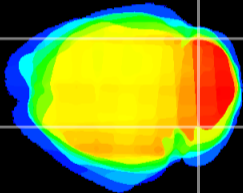

Coronal

Sagittal-R

Sagittal-L

ViBrism: CX10439
Horizontal

Cb lobe