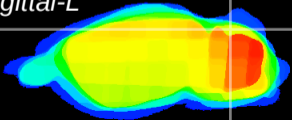

Coronal

Sagittal-R

Sagittal-L

ViBrism: CX10439
Horizontal

Cb lobe