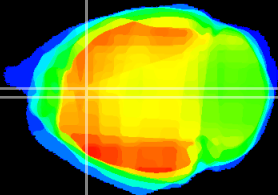

Coronal

Sagittal-R

Sagittal-L

ViBrisM: CX10530
Horizontal

Cx cingulate