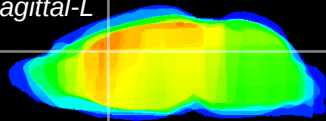

Coronal

Sagittal-R

Sagittal-L

ViBrisM: CX10530
Horizontal

Cx cingulate