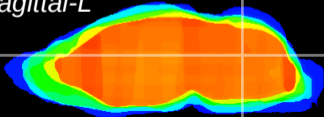

*Coronal*

*Sagittal-R*

*Sagittal-L*

ViBrism: CX10586  
*Horizontal*

Cb nucleus