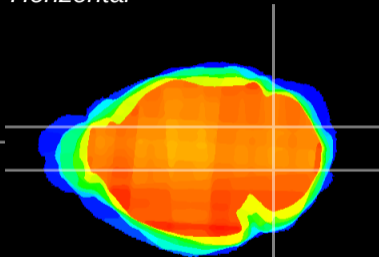

*Coronal*

*Sagittal-R*

*Sagittal-L*

ViBrism: CX10586  
*Horizontal*

Cb nucleus