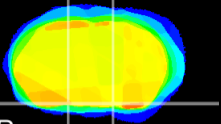

Coronal

Sagittal-R

Sagittal-L

ViBrism: CX10613
Horizontal

S0