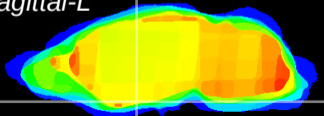

Coronal

Sagittal-R

Sagittal-L

ViBrism: CX10613
Horizontal

S0