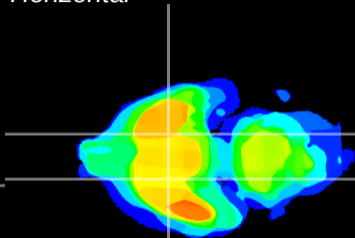

Coronal

Sagittal-R

Sagittal-L

ViBrism: CX10613
Horizontal

S0