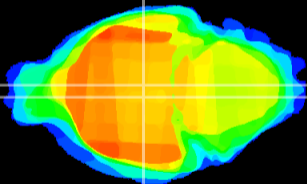

Coronal

Sagittal-R

Sagittal-L

ViBrism: CX10636
Horizontal

DM