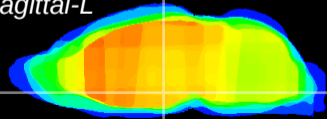

Coronal

Sagittal-R

Sagittal-L

ViBrism: CX10636
Horizontal

DM