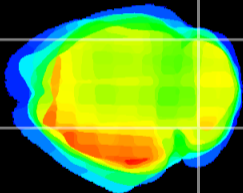

Coronal

Sagittal-R

Sagittal-L

ViBrism: CX10650
Horizontal

Cb lobe