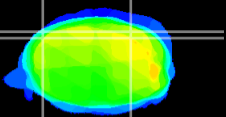

Coronal

Sagittal-R

Sagittal-L

ViBrism: CX10650
Horizontal

Cb lobe