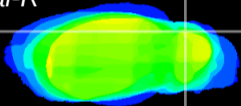

Coronal

Sagittal-R

Sagittal-L

ViBrism: CX10650
Horizontal

Cb lobe