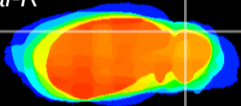

Coronal

Sagittal-R

Sagittal-L

ViBrism: CX10803
Horizontal

Cb lobe