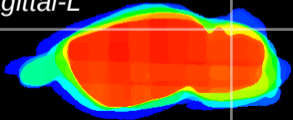

Coronal

Sagittal-R

Sagittal-L

ViBrism: CX10803
Horizontal

Cb lobe