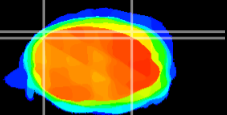

Coronal

Sagittal-R

Sagittal-L

ViBrism: CX10803
Horizontal

Cb lobe