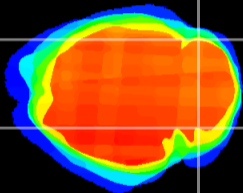

Coronal

Sagittal-R

Sagittal-L

ViBrism: CX10803
Horizontal

Cb lobe