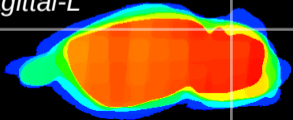

Coronal

Sagittal-R

Sagittal-L

ViBriSM: CX10850
Horizontal

Cb lobe