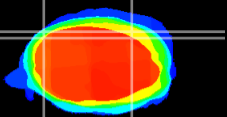

Coronal

Sagittal-R

Sagittal-L

ViBriSM: CX10850
Horizontal

Cb lobe