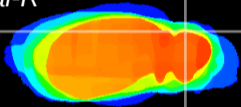

Coronal

Sagittal-R

Sagittal-L

ViBriSM: CX10850
Horizontal

Cb lobe