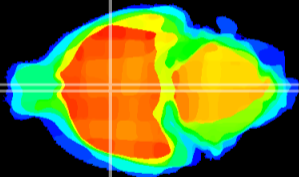

Coronal

Sagittal-R

Sagittal-L

ViBriSm: CX10879  
Horizontal

SPa dorsal