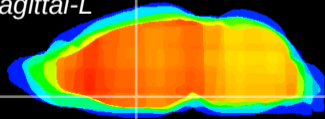

Coronal

Sagittal-R

Sagittal-L

ViBriSm: CX10879  
Horizontal

SPa dorsal