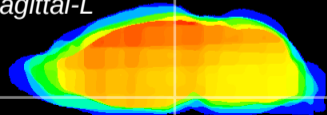

Coronal

Sagittal-R

Sagittal-L

ViBrism: CX11066
Horizontal

M