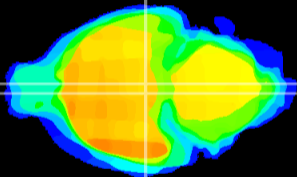

Coronal

Sagittal-R

Sagittal-L

ViBrism: CX11066
Horizontal

M