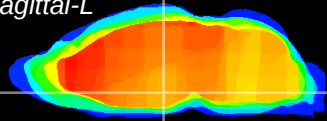

Coronal

Sagittal-R

Sagittal-L

ViBrism: CX11145
Horizontal

DM