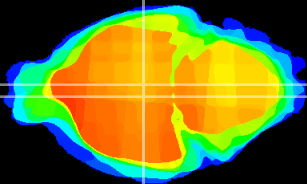

Coronal

Sagittal-R

Sagittal-L

ViBrism: CX11145
Horizontal

DM