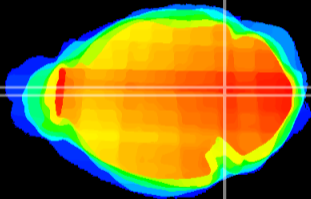

Coronal

Sagittal-R

Sagittal-L

ViBrism: CX11196
Horizontal

Tg