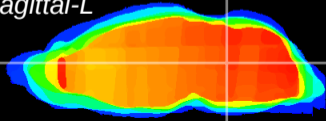

Coronal

Sagittal-R

Sagittal-L

ViBrism: CX11196
Horizontal

Tg