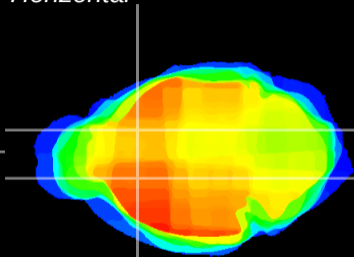

Coronal

Sagittal-R

Sagittal-L

ViBriSM: CX11216
Horizontal

CPU medial