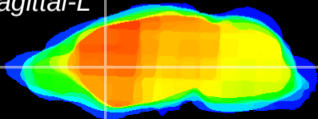

Coronal

Sagittal-R

Sagittal-L

ViBriSM: CX11216
Horizontal

CPU medial