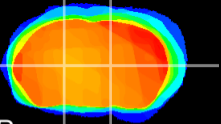

Coronal

Sagittal-R

Sagittal-L

ViBriSM: CX11295
Horizontal

VA/VL