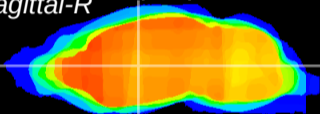

Coronal

Sagittal-R

Sagittal-L

ViBriSM: CX11295
Horizontal

VA/VL