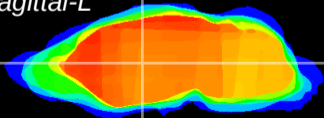

Coronal

Sagittal-R

Sagittal-L

ViBriSM: CX11295
Horizontal

VA/VL