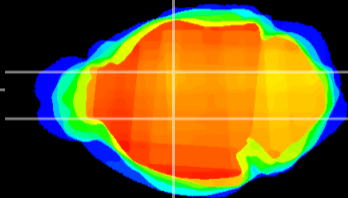

Coronal

Sagittal-R

Sagittal-L

ViBriSM: CX11295
Horizontal

VA/VL