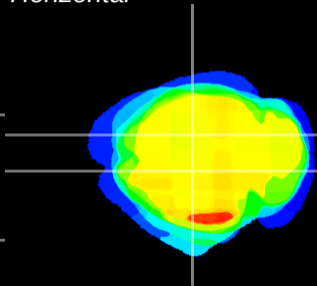

Coronal

Sagittal-R

Sagittal-L

ViBrism: CX11346
Horizontal

CA1