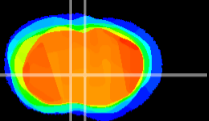

Coronal

Sagittal-R

Sagittal-L

ViBrism: CX11399
Horizontal

LS