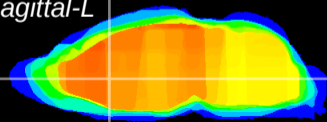

Coronal

Sagittal-R

Sagittal-L

ViBrism: CX11399
Horizontal

LS