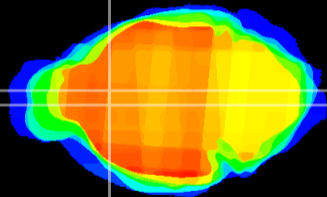

Coronal

Sagittal-R

Sagittal-L

ViBrism: CX11399
Horizontal

LS