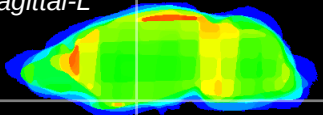

Coronal

Sagittal-R

Sagittal-L

ViBrism: CX11579
Horizontal

S0