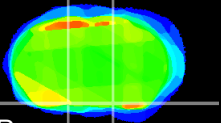

Coronal

Sagittal-R

Sagittal-L

ViBrism: CX11579
Horizontal

S0