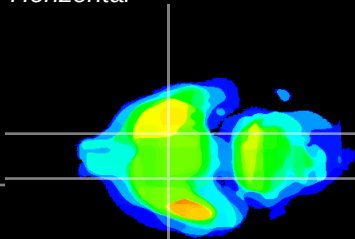

Coronal

Sagittal-R

Sagittal-L

ViBrism: CX11579
Horizontal

S0