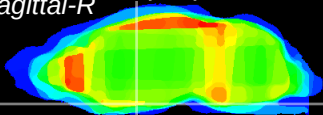

Coronal

Sagittal-R

Sagittal-L

ViBrism: CX11579
Horizontal

S0