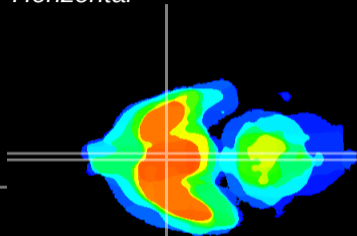

Coronal

Sagittal-R

Sagittal-L

ViBrism: CX11771
Horizontal

SCN