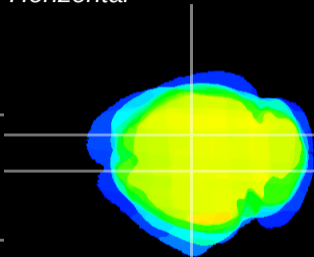

Coronal

Sagittal-R

Sagittal-L

ViBrism: CX11798
Horizontal

CA1