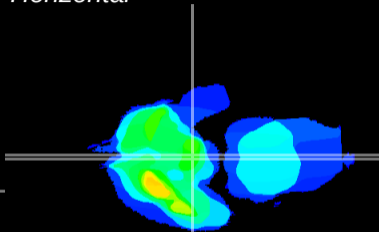

*Coronal*

*Sagittal-R*

*Sagittal-L*

ViBrism: CX11798  
*Horizontal*

ME