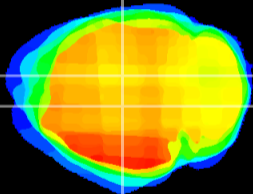

Coronal

Sagittal-R

Sagittal-L

ViBrism: CX11895
Horizontal

DG