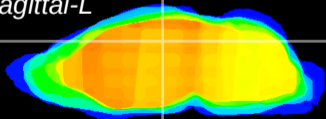

Coronal

Sagittal-R

Sagittal-L

ViBrism: CX11895
Horizontal

DG