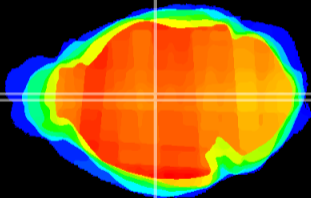

Coronal

Sagittal-R

Sagittal-L

ViBrism: CX11964
Horizontal

MD