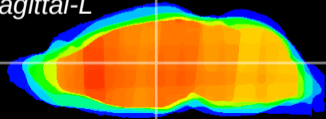

Coronal

Sagittal-R

Sagittal-L

ViBrism: CX11964
Horizontal

MD