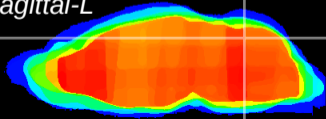

Coronal

Sagittal-R

Sagittal-L

ViBrism: CX12076
Horizontal

Cb vermis