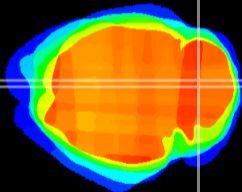

Coronal

Sagittal-R

Sagittal-L

ViBrism: CX12076
Horizontal

Cb vermis