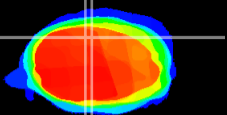

Coronal

Sagittal-R

Sagittal-L

ViBrism: CX12076
Horizontal

Cb vermis