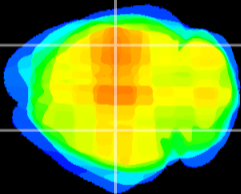

Coronal

Sagittal-R

Sagittal-L

ViBrism: CX12184
Horizontal

CA2/CA3