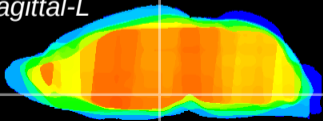

Coronal

Sagittal-R

Sagittal-L

ViBrism: CX12220
Horizontal

DM