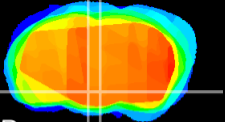

Coronal

Sagittal-R

Sagittal-L

ViBrism: CX12220
Horizontal

DM