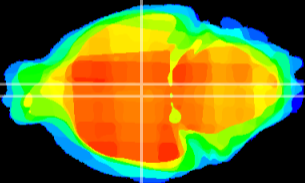

Coronal

Sagittal-R

Sagittal-L

ViBrism: CX12220
Horizontal

DM