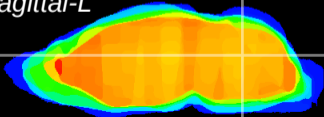

Coronal

Sagittal-R

Sagittal-L

ViBrism: CX12263
Horizontal

Cb nucleus