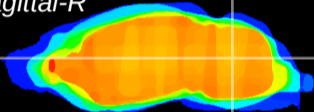

Coronal

Sagittal-R

Sagittal-L

ViBrism: CX12263
Horizontal

Cb nucleus