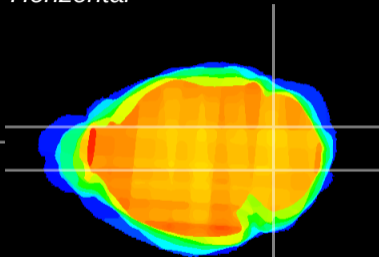

Coronal

Sagittal-R

Sagittal-L

ViBrism: CX12263
Horizontal

Cb nucleus