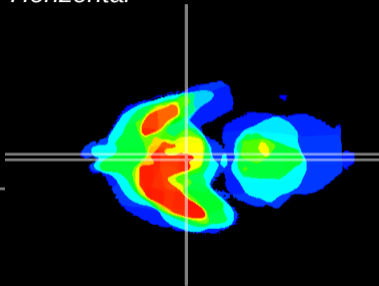

Coronal

Sagittal-R

Sagittal-L

ViBrism: CX12273
Horizontal

Arc