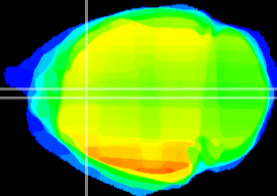

Coronal

Sagittal-R

Sagittal-L

ViBrism: CX12420
Horizontal

Cx cingulate