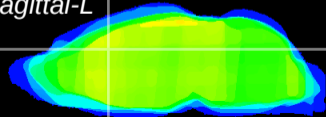

Coronal

Sagittal-R

Sagittal-L

ViBrism: CX12420
Horizontal

Cx cingulate