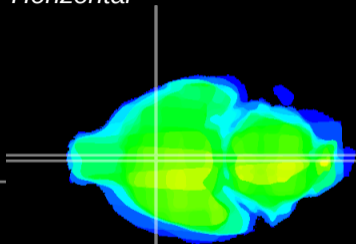

Coronal

Sagittal-R

Sagittal-L

ViBrism: CX12550
Horizontal

MPA