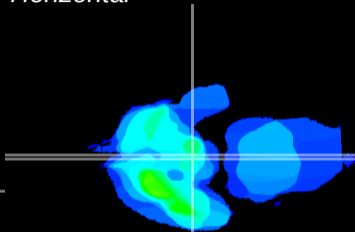

*Coronal*

*Sagittal-R*

*Sagittal-L*

ViBrism: CX12556  
*Horizontal*

ME