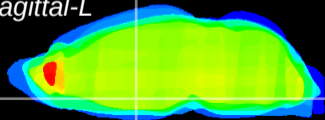

Coronal

Sagittal-R

Sagittal-L

ViBrism: CX12559  
Horizontal

SPa dorsal