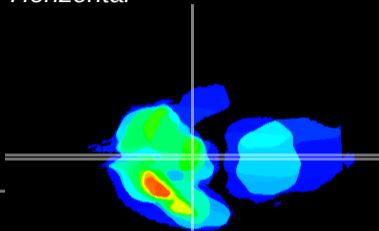

Coronal

Sagittal-R

Sagittal-L

ViBrism: CX12600
Horizontal

ME