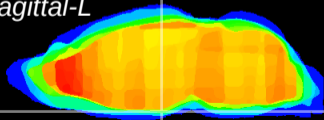

Coronal

Sagittal-R

Sagittal-L

ViBrism: CX12600
Horizontal

ME