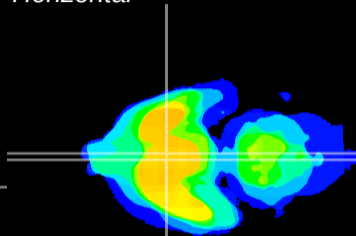

Coronal

Sagittal-R

Sagittal-L

ViBrism: CX12608
Horizontal

SCN