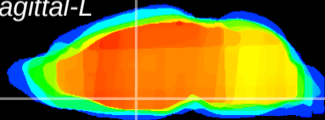

Coronal

Sagittal-R

Sagittal-L

ViBrism: CX12611
Horizontal

SPa dorsal