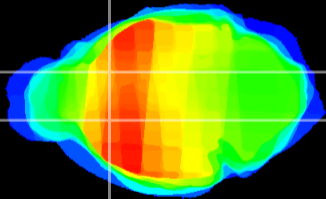

Coronal

Sagittal-R

Sagittal-L

ViBriSM: CX12624
Horizontal

CPU medial