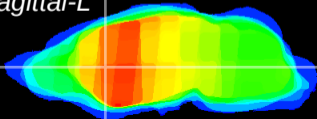

Coronal

Sagittal-R

Sagittal-L

ViBriSM: CX12624
Horizontal

CPU medial