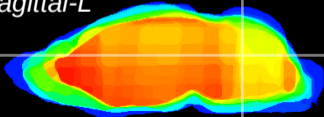

Coronal

Sagittal-R

Sagittal-L

ViBrism: CX12641
Horizontal

Cb nucleus