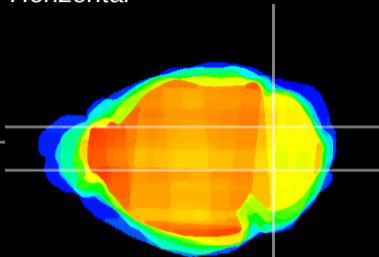

Coronal

Sagittal-R

Sagittal-L

ViBrism: CX12641
Horizontal

Cb nucleus