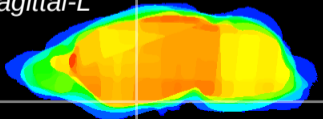

Coronal

Sagittal-R

Sagittal-L

ViBrism: CX12710
Horizontal

S0