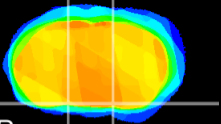

Coronal

Sagittal-R

Sagittal-L

ViBrism: CX12710
Horizontal

S0