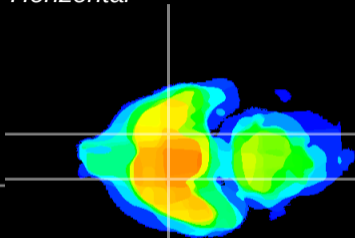

Coronal

Sagittal-R

Sagittal-L

ViBrism: CX12710
Horizontal

S0