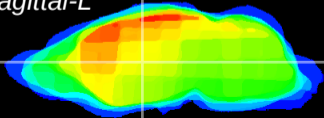

Coronal

Sagittal-R

Sagittal-L

ViBrism: CX12780
Horizontal

VA/VL