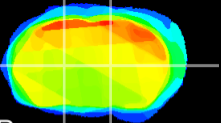

Coronal

Sagittal-R

Sagittal-L

ViBrism: CX12780
Horizontal

VA/VL