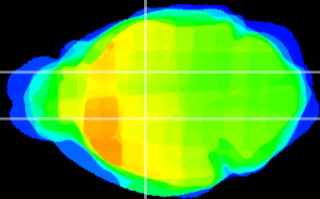

Coronal

Sagittal-R

Sagittal-L

ViBrism: CX12780
Horizontal

VA/VL