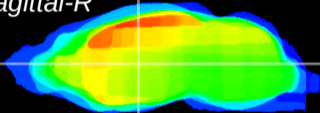

Coronal

Sagittal-R

Sagittal-L

ViBrism: CX12780
Horizontal

VA/VL