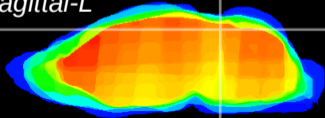

Coronal

Sagittal-R

Sagittal-L

ViBrism: CX12828
Horizontal

IC