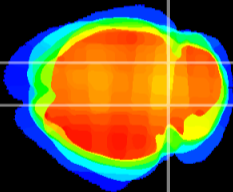

Coronal

Sagittal-R

Sagittal-L

ViBrism: CX12828
Horizontal

IC