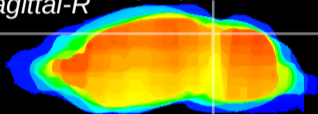

Coronal

Sagittal-R

Sagittal-L

ViBrism: CX12828
Horizontal

IC