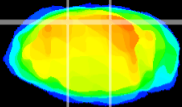

Coronal

Sagittal-R

Sagittal-L

ViBrism: CX12828
Horizontal

IC