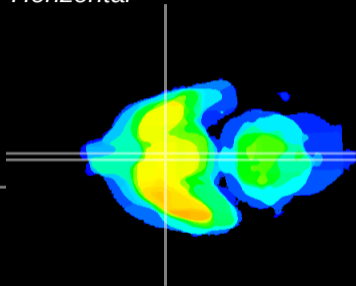

Coronal

Sagittal-R

Sagittal-L

ViBrism: CX12888
Horizontal

SCN