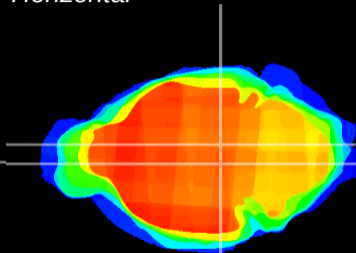

Coronal

Sagittal-R

Sagittal-L

ViBrism: CX12906
Horizontal

VTA