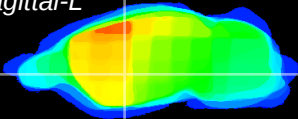

Coronal

Sagittal-R

Sagittal-L

ViBrism: CX12985
Horizontal

GP