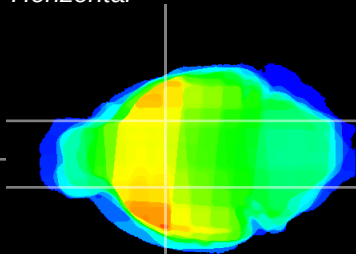

Coronal

Sagittal-R

Sagittal-L

ViBrism: CX12985
Horizontal

GP