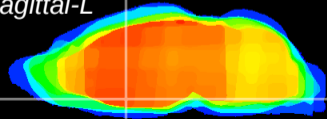

Coronal

Sagittal-R

Sagittal-L

ViBrism: CX13001
Horizontal

MPA