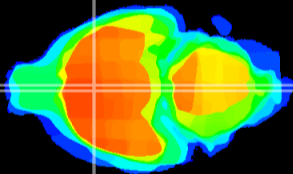

Coronal

Sagittal-R

Sagittal-L

ViBrism: CX13001
Horizontal

MPA