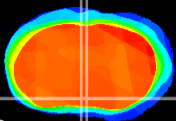

Coronal

Sagittal-R

Sagittal-L

ViBrism: CX13001
Horizontal

MPA