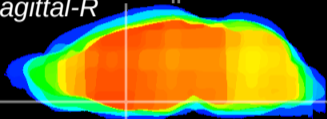

Coronal

Sagittal-R

Sagittal-L

ViBrism: CX13001
Horizontal

MPA