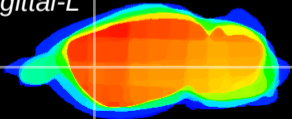

Coronal

Sagittal-R

Sagittal-L

ViBrism: CX13030
Horizontal

CPU lateral