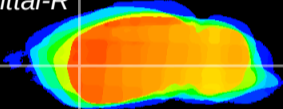

Coronal

Sagittal-R

Sagittal-L

ViBrism: CX13030
Horizontal

CPU lateral