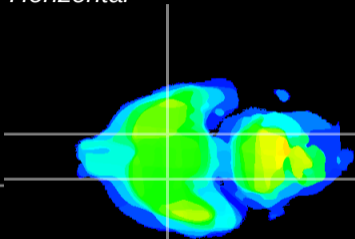

Coronal

Sagittal-R

Sagittal-L

ViBrism: CX13044
Horizontal

S0