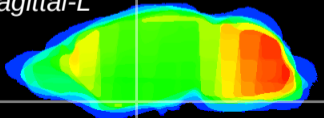

Coronal

Sagittal-R

Sagittal-L

ViBrism: CX13044
Horizontal

S0